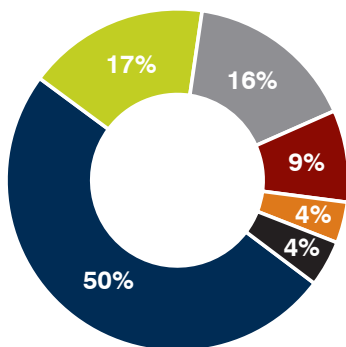

- fewer than 50 employees
- 51-100 employees
- 101-250 employees
- 251-500 employees
- 501-1,000 employees
- 1,001+ employees