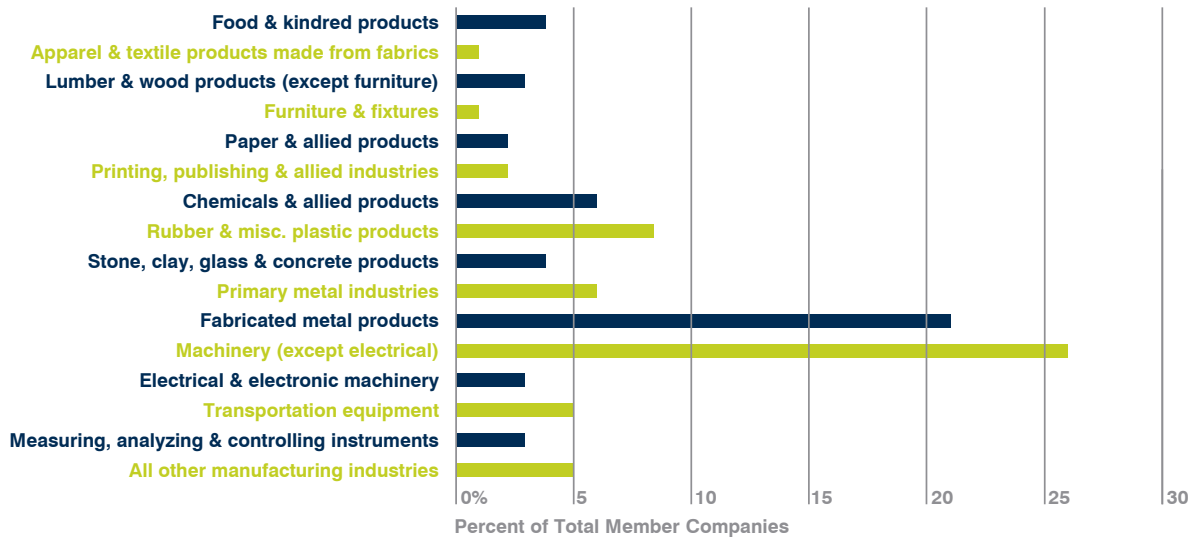

OMA MEMBERS PROFILE

OMA membership reflects the full diversity of manufacturing across Ohio.

For more information on the OMA and the benefits of membership, call 800-662-4463 or email oma@ohiomfg.com or visit www.ohiomfg.com and click "Join OMA."

OMA Membership by Industry

OMA Membership by Size of Company
(based on number of employees)

Percent of Total Member Companies