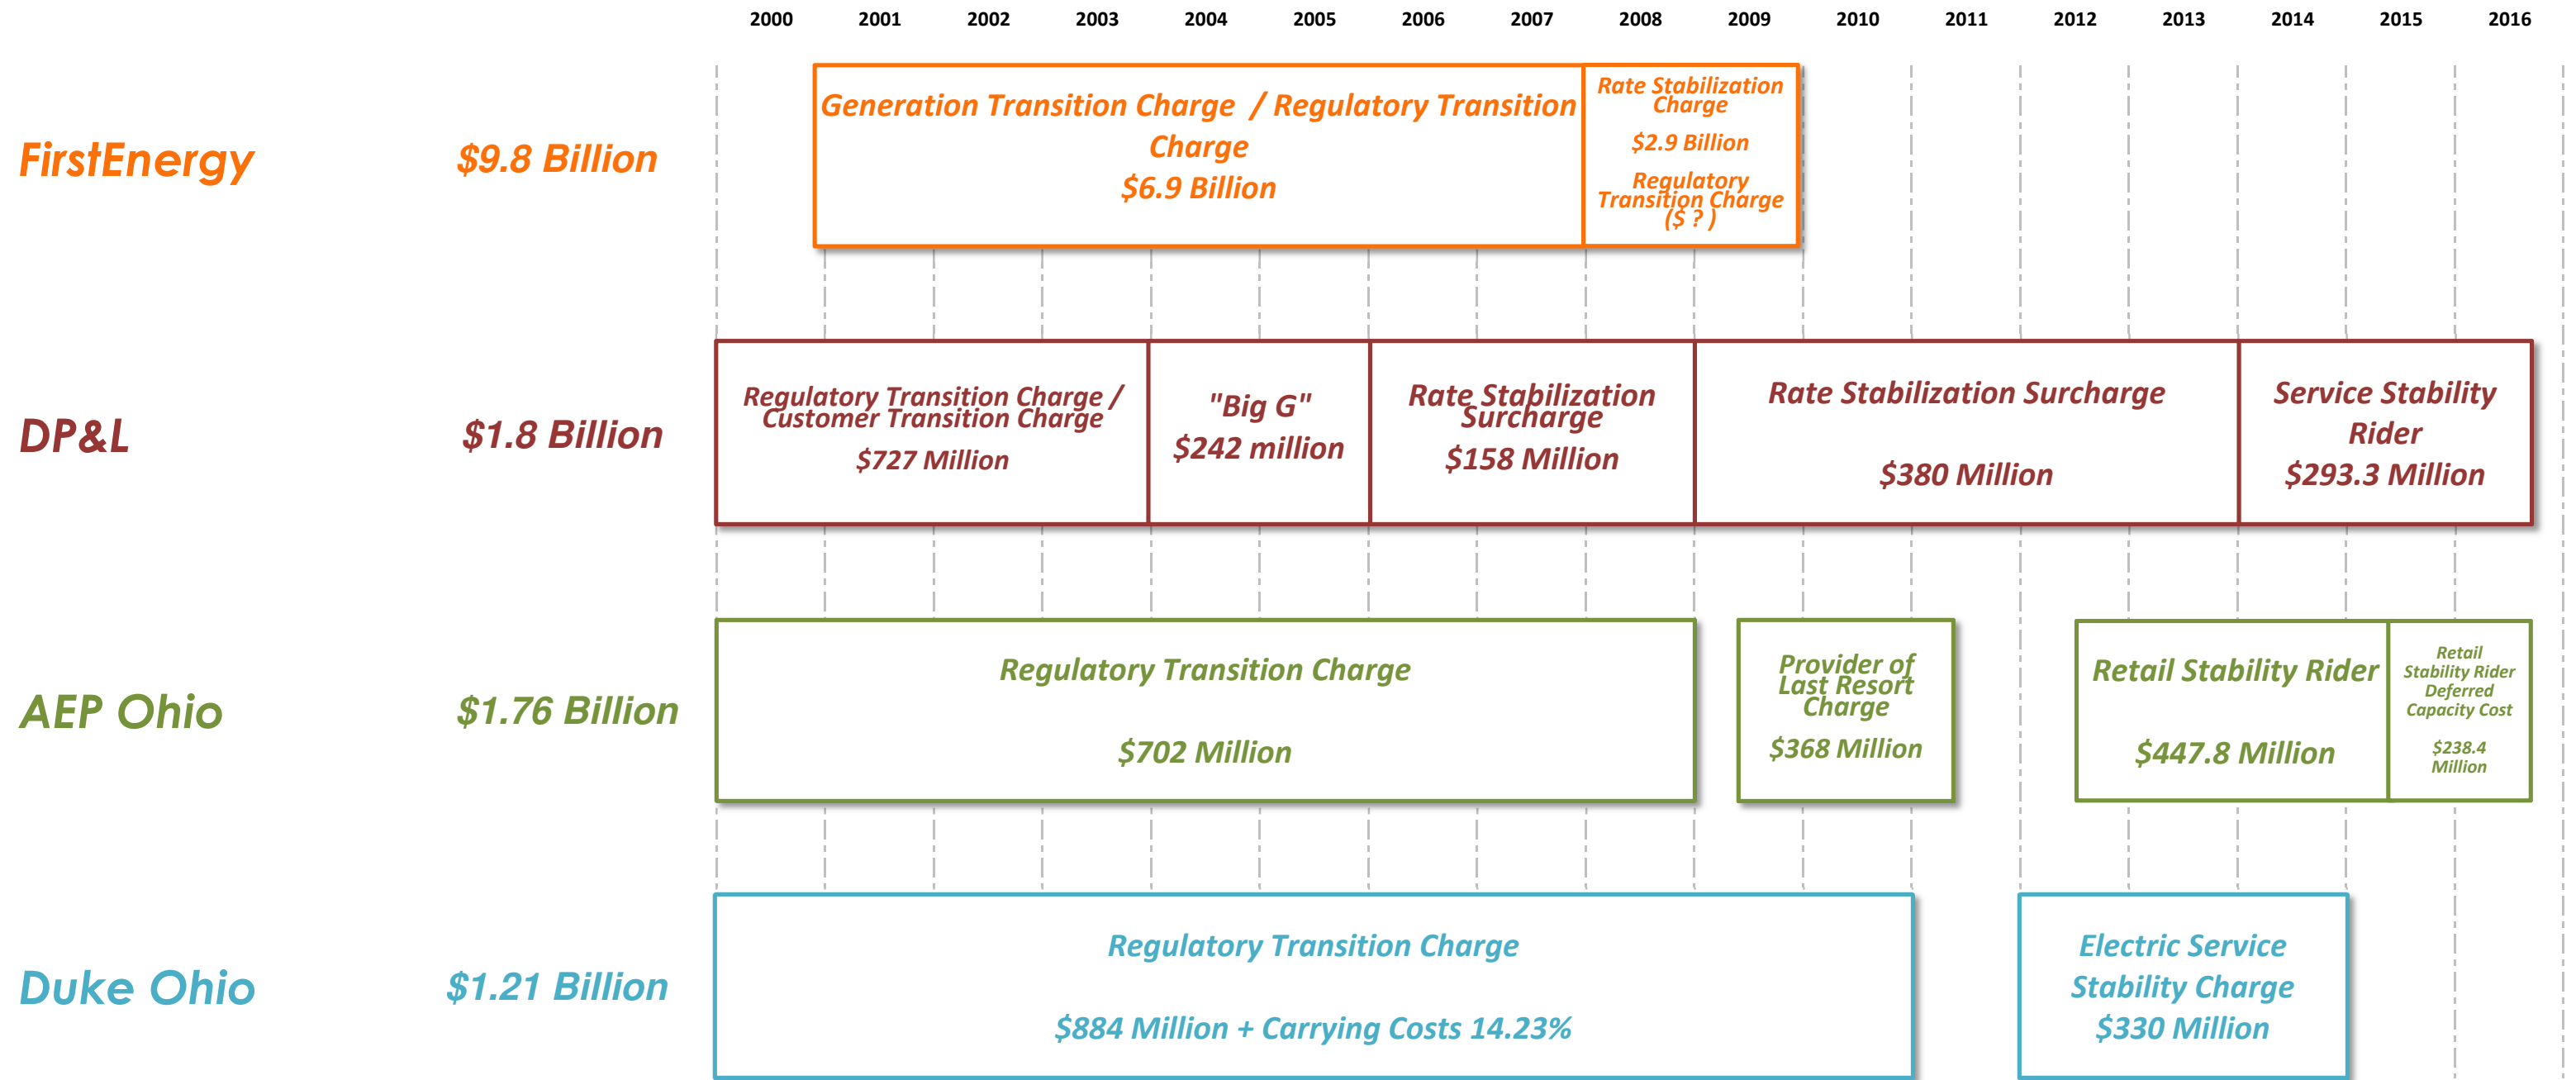

SUBSIDY SCORECARD - ELECTRIC UTILITY CHARGES TO OHIOANS (2000 - Sept. 2016)

\$14.57 Billion