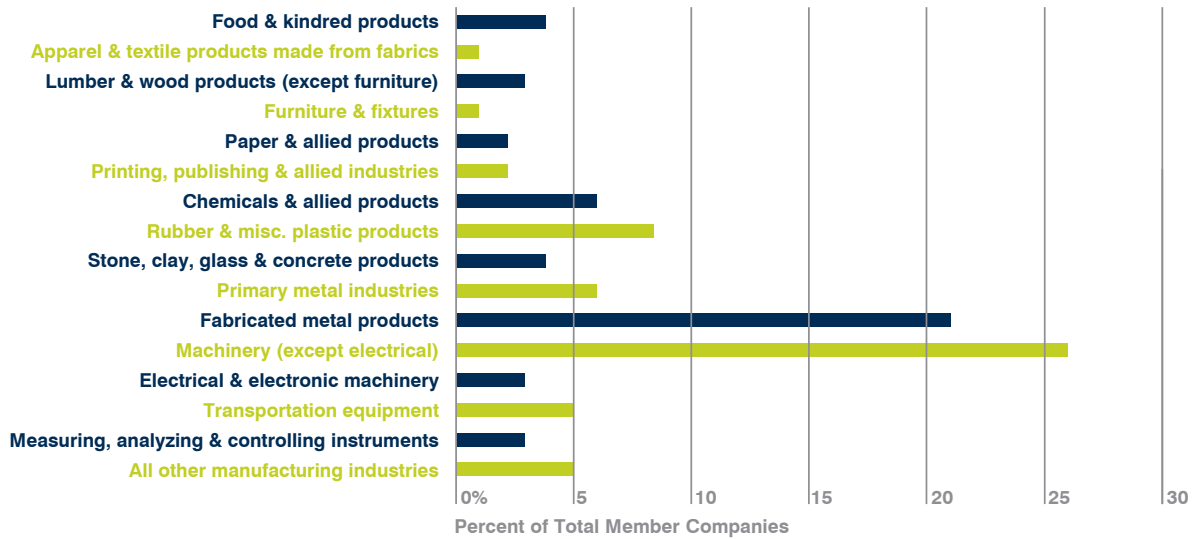

OMA MEMBERS PROFILE

OMA membership reflects the **full diversity** of manufacturing across Ohio.

For more information on the OMA and the benefits of membership, contact **Dan Noreen** at 800-662-4463 or dnoreen@ohiomfg.com, or visit www.ohiomfg.com and click on Join OMA

OMA Membership by Industry

OMA Membership by Size of Company
(based on number of employees)

Percent of Total Member Companies