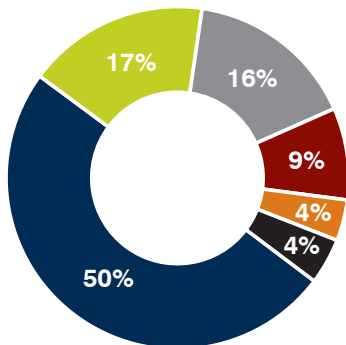

- fewer than 50 employees
- 51-100 employees
- 101-250 employees
- 251-500 employees
- 501-1,000 employees
- 1,001+ employees